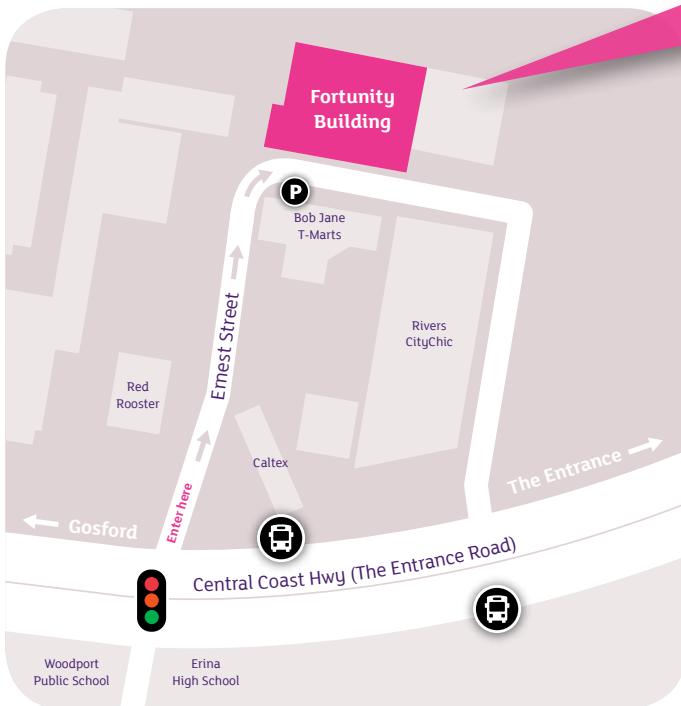

screened

From May 2017
**BreastScreen
NSW**
has relocated to
Erina

Located at: BreastScreen Erina,
Ground Floor, Fortunity Building,
155 The Entrance Road, Erina.

Enter via: Ernest Street, drive between
Red Rooster and Caltex.
Entry to the building is behind
Bob Jane T-Marts and look for
the BreastScreen signs.

Car Parking: Next to the BreastScreen building. Free
designated parking for BreastScreen clients.

Bus: Bus stop in front of Caltex,
Red Bus Service 17-23 and 43,
Busways Service 63-65, 66A,66C, 67-68,

For women aged 50 to 74 years
20 minutes every 2 years could save your life